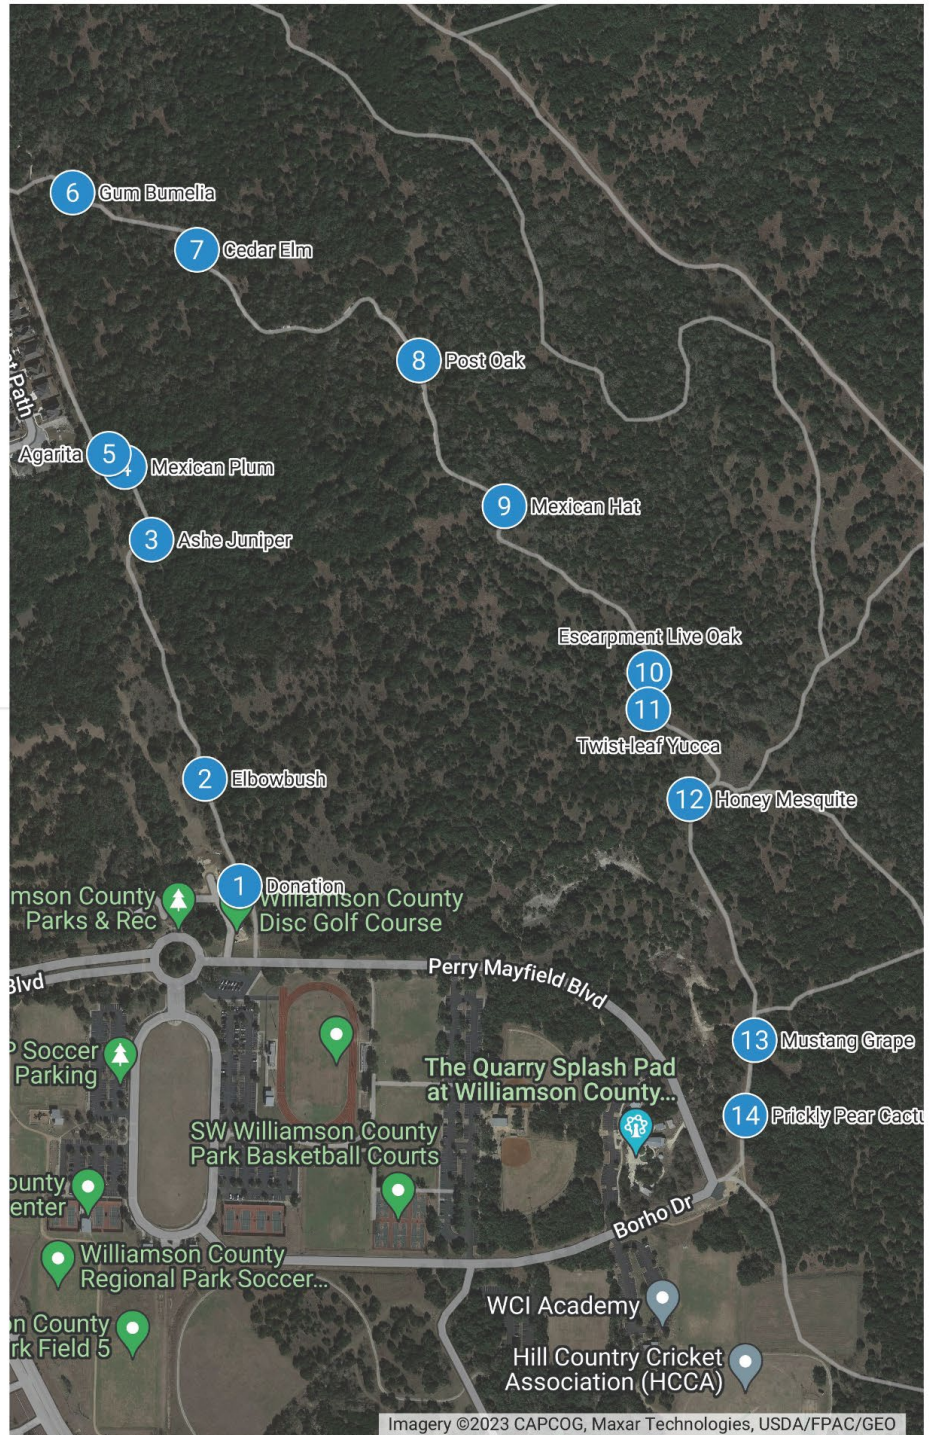

Interpretive Plant Signs Along Jim Rodgers Hiking Trail

JimRodgersTrailPlantSigns03Jun...

- 1 Donation
- 2 Elbowbush
- 3 Ashe Juniper
- 4 Mexican Plum
- 5 Agarita
- 6 Gum Bumelia
- 7 Cedar Elm
- 8 Post Oak
- 9 Mexican Hat
- 10 Escarpment Live Oak
- 11 Twist-leaf Yucca
- 12 Honey Mesquite
- 13 Mustang Grape
- 14 Prickly Pear Cactus

Native Plant Society of Texas
(NPSOT) Williamson County
Chapter

Short URL for this online map
is <https://bit.ly/3uagZUj>

Map created by Kathy
McCormack on 03Jun2023

Imagery ©2023 CAPCOG, Maxar Technologies, USDA/FPAC/GEO